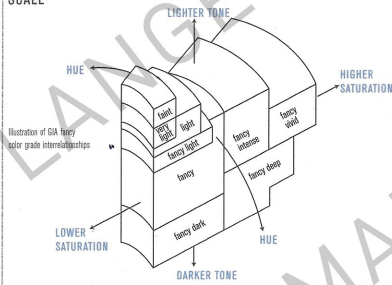

GIA
GEMOLOGICAL INSTITUTE OF AMERICA®

5355 Armada Drive | Carlsbad, CA 92008-4602
T: 760-603-4500 | F: 760-603-1814

GIA Laboratories
Bangkok   Carlsbad   Gaborone
Johannesburg   Mumbai   New York
www.gia.edu

COLORED DIAMOND IDENTIFICATION AND ORIGIN REPORT

April 27, 2012

Shape and Cutting Style ..... **Round Brilliant**

Measurements ..... **3.04 - 3.09 x 1.76 mm**

Weight ..... **0.10 carat**

Color Grade

Origin ..... **NATURAL**

Grade ..... **FANCY INTENSE**

..... **PURPLISH PINK**

Distribution ..... **EVEN**

Comments:

None

GIA
COLORED
DIAMOND
SCALE

110216250236

IMPORTANT LIMITATIONS ON BACK
©2008 GEMOLOGICAL INSTITUTE OF AMERICA, INC.