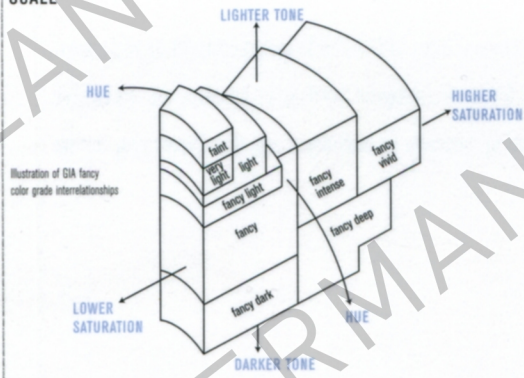

GIA
GEMOLOGICAL INSTITUTE OF AMERICA®

5355 Armada Drive | Carlsbad, CA 92008-4602
T: 760-603-4500 | F: 760-603-1814

GIA Laboratories
Bangkok Carlsbad Gaborone
Johannesburg Mumbai New York
www.gia.edu

COLORED DIAMOND IDENTIFICATION AND ORIGIN REPORT

March 17, 2011

GIA REPORT 5131169146

Shape and Cutting Style ..... Round Brilliant
Measurements ..... 6.20 - 6.25 x 4.08 mm
Weight ..... 1.00 carat
Color Grade
Origin ..... NATURAL
Grade ..... FANCY
..... YELLOW
Distribution ..... EVEN

Comments:
None

GIA
COLORED
DIAMOND
SCALE

510110161829

IMPORTANT LIMITATIONS ON BACK
©2008 GEMOLOGICAL INSTITUTE OF AMERICA, INC.