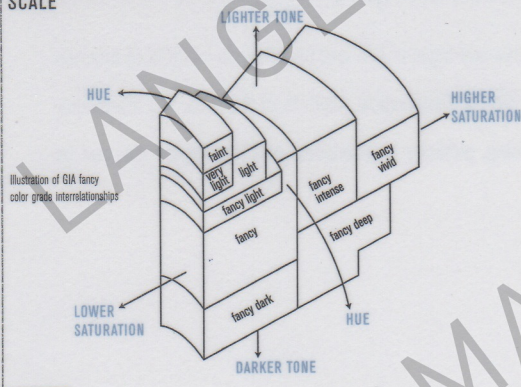

GIA
GEMOLOGICAL INSTITUTE OF AMERICA®

5355 Armada Drive | Carlsbad, CA 92008-4602
T: 760-603-4500 | F: 760-603-1814

GIA Laboratories
Bangkok Carlsbad Gaborone
Johannesburg Mumbai New York
www.gia.edu

COLORED DIAMOND IDENTIFICATION AND ORIGIN REPORT

June 13, 2012

Shape and Cutting Style ..... **Round Brilliant**
Measurements ..... **4.37 - 4.38 x 2.77 mm**
Weight ..... **0.32 carat**
Color Grade .....
Origin ..... **NATURAL**
Grade ..... **FAINT**
Distribution ..... **PINK**
Distribution ..... **NOT APPLICABLE**

Comments:
None

GIA REPORT 2145712032

GIA
COLORED
DIAMOND
SCALE

110216909979

IMPORTANT LIMITATIONS ON BACK
©2008 GEMOLOGICAL INSTITUTE OF AMERICA, INC.