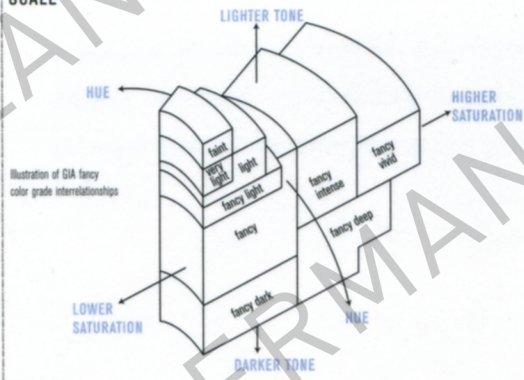

GIA
GEMOLOGICAL INSTITUTE OF AMERICA®

5355 Armada Drive | Carlsbad, CA 92008-4602
T: 760-603-4500 | F: 760-603-1814

GIA Laboratories
Bangkok Carlsbad Gaborone
Johannesburg Mumbai New York
www.gia.edu

COLORED DIAMOND IDENTIFICATION AND ORIGIN REPORT

March 17, 2011

GIA REPORT 2135169138

Shape and Cutting Style ..... **Round Brilliant**
Measurements ..... **6.88 - 6.92 x 4.25 mm**
Weight ..... **1.27 carat**
Color Grade .....
Origin ..... **NATURAL**
Grade ..... **FANCY**
..... **YELLOW**
Distribution ..... **EVEN**

Comments:
None

GIA
COLORED
DIAMOND
SCALE

210510161784

IMPORTANT LIMITATIONS ON BACK
©2008 GEMOLOGICAL INSTITUTE OF AMERICA, INC.