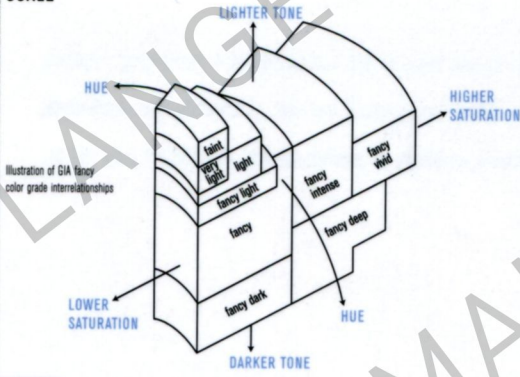

GIA
GEMOLOGICAL INSTITUTE OF AMERICA®

5355 Armada Drive | Carlsbad, CA 92008-4602
T: 760-603-4500 | F: 760-603-1814

GIA Laboratories
Bangkok Carlsbad Gaborone
Johannesburg Mumbai New York
www.gia.edu

COLORED DIAMOND IDENTIFICATION AND ORIGIN REPORT

GIA REPORT 2115767682

March 03, 2010

Shape and Cutting Style ..... **Round Brilliant**

Measurements ..... **7.77 - 7.86 x 5.10 mm**

Weight ..... **2.01 carat**

Color Grade

Origin ..... **NATURAL**

Grade ..... **FANCY**

..... **YELLOW**

Distribution ..... **EVEN**

Comments:

None

**GIA
COLORED
DIAMOND
SCALE**

110204012485

IMPORTANT LIMITATIONS ON BACK