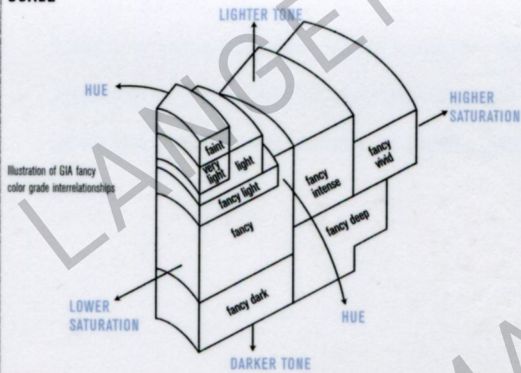

GIA
GEMOLOGICAL INSTITUTE OF AMERICA®

5355 Armada Drive | Carlsbad, CA 92008-4602
T: 760-603-4500 | F: 760-603-1814

GIA Laboratories
Bangkok   Carlsbad   Gaborone
Johannesburg   Mumbai   New York

www.gia.edu

COLORED DIAMOND IDENTIFICATION AND ORIGIN REPORT

GIA REPORT 17454156

July 11, 2008

Shape and Cutting Style ..... **MODIFIED RECTANGULAR BRILLIANT**

Measurements ..... **7.60 x 7.28 x 4.42 mm**

Weight ..... **2.24 carat**

Color Grade

Origin ..... **NATURAL**

Grade ..... **FANCY INTENSE**

..... **YELLOW**

Distribution ..... **EVEN**

Comments:

None

GIA
COLORED
DIAMOND
SCALE

309842301

IMPORTANT LIMITATIONS ON BACK
©2008 GEMOLOGICAL INSTITUTE OF AMERICA, INC.