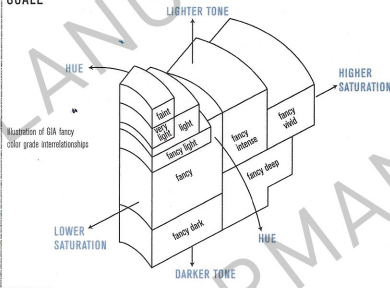

GIA
GEMOLOGICAL INSTITUTE OF AMERICA®

5355 Armada Drive | Carlsbad, CA 92008-4602
T: 760-603-4500 | F: 760-603-1814

GIA Laboratories
Bangkok   Carlsbad   Gaborone
Johannesburg   Mumbai   New York
www.gia.edu

COLORED DIAMOND IDENTIFICATION AND ORIGIN REPORT

GIA REPORT 1152375851

April 19, 2013

Laser Inscription Registry ..... **GIA 1152375851**

Shape and Cutting Style ..... **Round Brilliant**

Measurements ..... **3.05 - 3.08 x 1.82 mm**

Weight ..... **0.10 carat**

Color Grade

Origin ..... **NATURAL**

Grade ..... **FANCY INTENSE**

Distribution ..... **PURPLISH PINK**

..... **EVEN**

Comments:

None

**GIA
COLORED
DIAMOND
SCALE**

210518903169

IMPORTANT LIMITATIONS ON BACK
©2008 GEMOLOGICAL INSTITUTE OF AMERICA, INC.