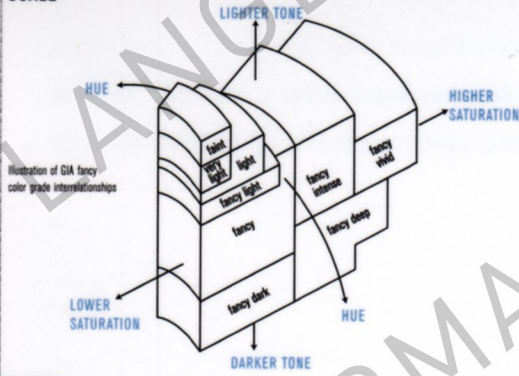

GIA
GEMOLOGICAL INSTITUTE OF AMERICA®

5355 Armada Drive | Carlsbad, CA 92008-4602

T: 760-603-4500 | F: 760-603-1814

GIA Laboratories

Bangkok Carlsbad Gaborone
Johannesburg Mumbai New York

www.gia.edu

COLORED DIAMOND IDENTIFICATION AND ORIGIN REPORT

GIA REPORT 1132584307

July 13, 2011

Shape and Cutting Style ..... **Oval Brilliant**

Measurements ..... **7.57 x 5.27 x 3.29 mm**

Weight ..... **1.02 carat**

Color Grade

Origin ..... **NATURAL**

Grade ..... **FANCY DEEP**

..... **BROWN-PINK**

Distribution ..... **EVEN**

Comments:

None

GIA
COLORED
DIAMOND
SCALE

110212156208

IMPORTANT LIMITATIONS ON BACK
© 2008 GEMOLOGICAL INSTITUTE OF AMERICA, INC.